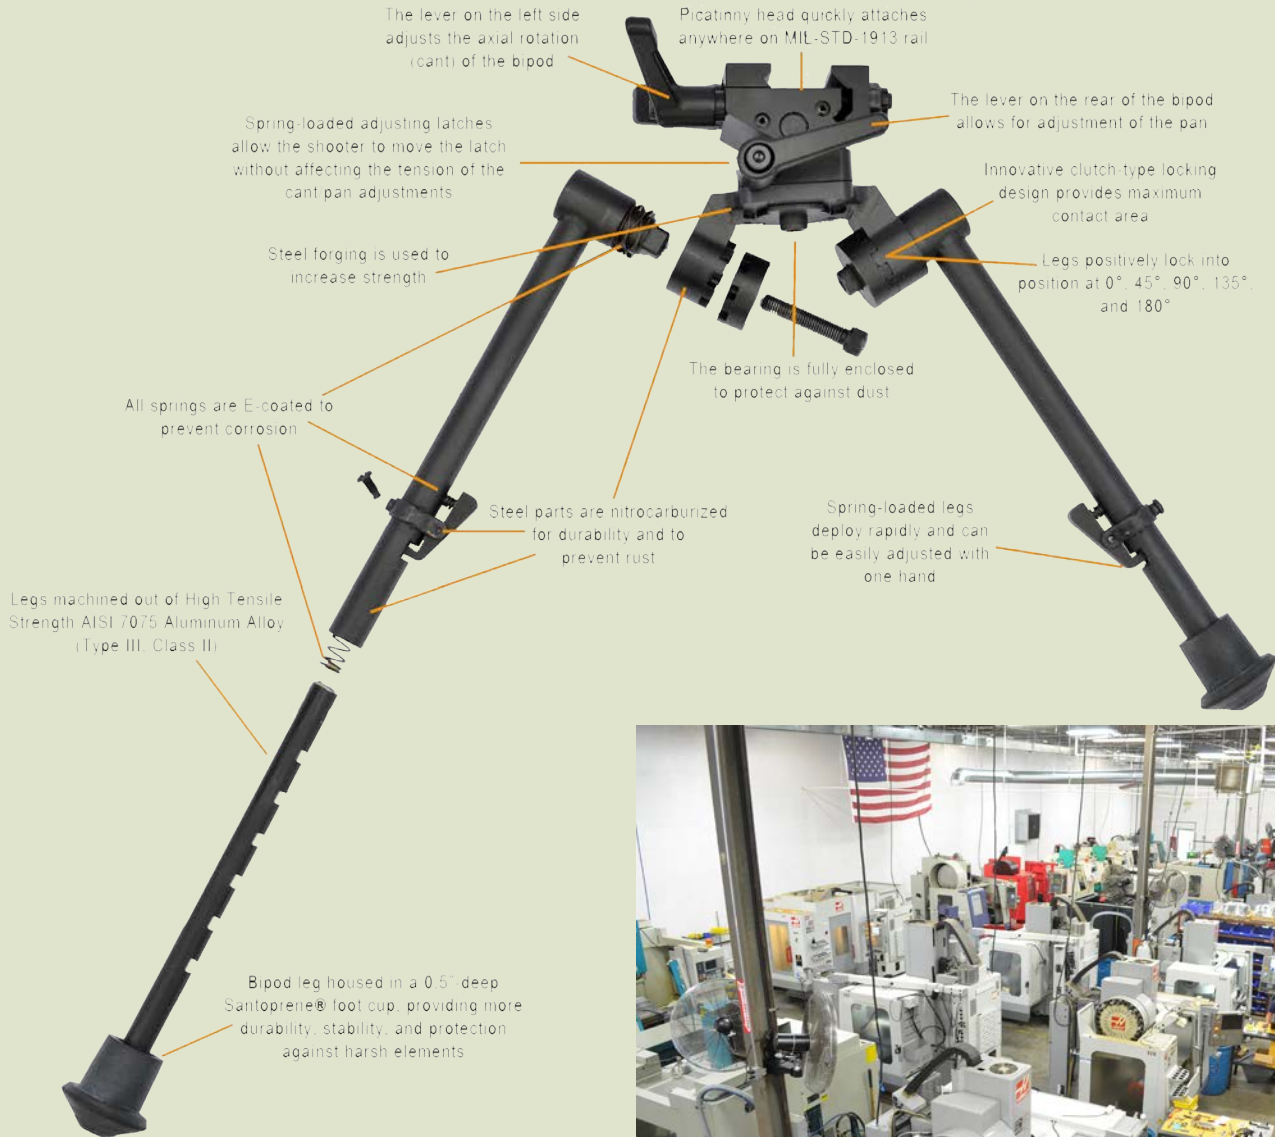

## Multi-position Modular Small Arms Bipod

100% designed, machined, and assembled in Atlanta, GA, USA

### **Product: The Sierra 7™ Bipod**

When our personnel are in the field, they need a dependable, easy to carry shooting rest.

The Sierra 7™ is the most up-to-date, fully featured, and reliable small arms bipod on the market. Designed in conjunction with top-level competitive shooters and active-duty personnel, the Sierra 7™ has revolutionary, patent-pending features not found on any competing bipod. It gives the shooter the control and stability needed to make the perfect shot, even under the most difficult circumstances.

#### **Specs: (full product details on back of page)**

- Bipod Height: 7.00 in
- Bipod Height w/legs fully deployed: 9.00 in
- Bipod Weight: 3.00 lbs
- Bipod Strength: 1470 pounds of force (lbf) before critical failure
- Bipod Strength w/legs fully deployed: 1010 lbf before critical failure

## Relevance: Gives Operational Advantage to the Warfighter

The Sierra 7 is designed to add precision and give critical stability to precision shoulder-fired weapons systems. Easy to install and use, the Sierra 7 quickly installs on any standard mil-spec "Picatinny" rail. Expertly designed and manufactured, it is the only bipod that offers perfectly smooth tracking and canting features, allowing the shooter to engage moving targets and transition from target to target without any vibration or variation in precision. The Sierra 7 has a clear advantage in long-range precision shooting, when used by an individual marksman or as part of a sniper team.